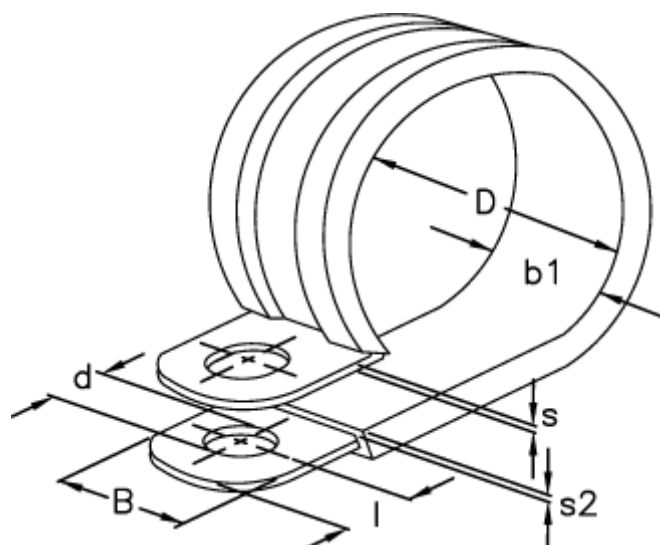

Article number: 029456112013

Description: Norma pipe retaining clip
RLGU 1. 13/12 W1

Measures

b1	= 15.0
d	= 6.4
Diameter D	= 13
l	= 6
s	= 0.8
s2	= 1.2
Width B	= 12